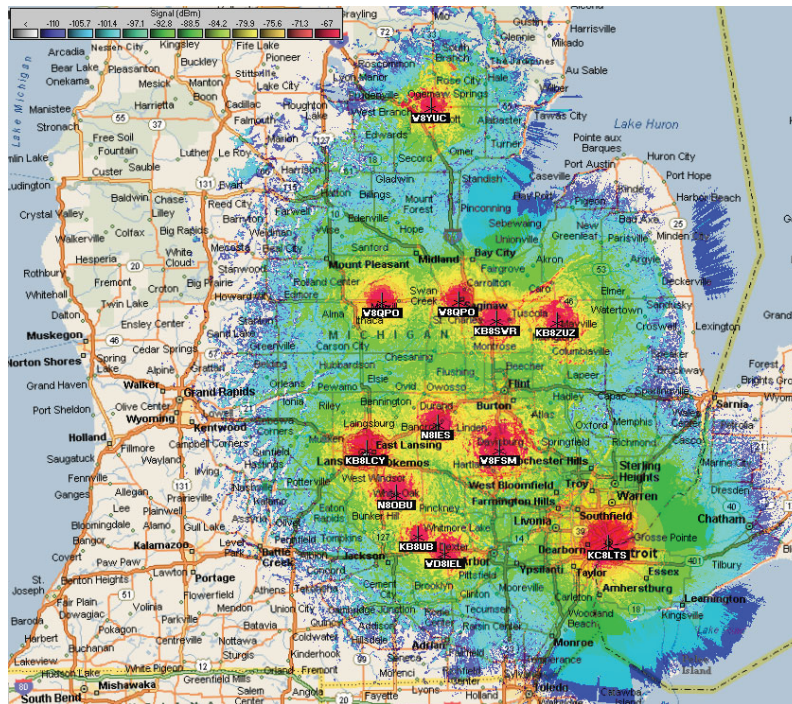

CMEN
Central Michigan
Emergency Network

WWW.CMEN.US

CMEN Network | Repeaters

| CITY | CALLSIGN | FREQ | PL |
|---------------|----------|----------|-------|
| Dansville | N8OBU | 444.575+ | 107.2 |
| Lansing | KB8LCY | 147.280+ | 107.2 |
| Lansing | N8OBU | 442.125+ | 107.2 |
| Detroit | KC8LTS | 442.175+ | 123.0 |
| Durand | N8IES | 145.290- | 100.0 |
| Fenton | W8FSM | 442.350+ | 107.2 |
| Frankenmuth | KB8SWR | 444.025+ | 100.0 |
| West Branch | W8YUC | 145.410- | 91.5 |
| Chelsea | WD8IEL | 443.575+ | 100.0 |
| Saginaw | W8QPO | 444.950+ | 103.5 |
| Munith | KB8UB | 442.325+ | 77.0 |
| Wheeler | W8QPO | 442.650+ | 103.5 |
| Pleasant Lake | KC8LMI | 145.310- | 67.0 |