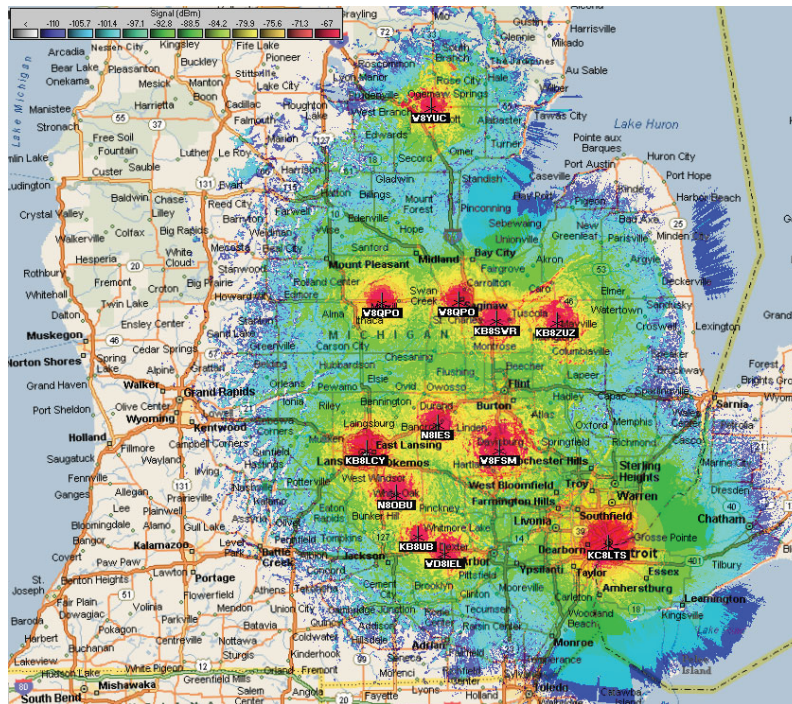

CMEN
Central Michigan
Emergency Network

WWW.CMEN.US

CMEN Network | Repeaters

CITY	CALLSIGN	FREQ	PL
Dansville	N80BU	444.575+	107.2
Lansing	KB8LCY	147.280+	107.2
Lansing	N80BU	442.125+	107.2
Detroit	KC8LTS	442.175+	123.0
Durand	N8IES	145.290-	100.0
Fenton	W8FSM	442.350+	107.2
Frankenmuth	KB8SWR	444.025+	100.0
West Branch	W8YUC	145.410-	91.5
Chelsea	WD8IEL	443.575+	100.0
Saginaw	W8QPO	444.950+	103.5
Munith	KB8UB	442.325+	77.0
Wheeler	W8QPO	442.650+	103.5
Pleasant Lake	KC8LMI	145.310-	67.0
Mayville	KB8ZUZ	443.775+	100.0

CMEN is a group of privately owned and operated repeaters in mid Michigan linked on a voluntary basis. Our main goal is to have a reliable system to talk on and for everyone to enjoy and use, that covers Michigan and parts of Ohio, Indiana and even Canada.

While regularly used for normal amateur radio traffic, this repeater system's first priority is to always be available for emergency purposes. When needed, the repeaters branch off for local and state emergencies. We work with the local and state law enforcement agencies to increase communications in order to help coordinate when needed in a crisis. We also work with the National Weather Service during weather emergencies. Skywarn is an important part of local weather forecasting. Most of the operators are trained weather spotters, this too is done voluntarily and is also an out of pocket expense.

We have repeaters on 6 meters, 2 meters, 220mhz, 440mhz and 900mhz. We also have the only linked system in the state with Echolink and irlp nodes.

Our main goal is to have a reliable system to talk on and for every one to enjoy and use, that covers Michigan and beyond. Please use the system, it's there for everyone to enjoy.